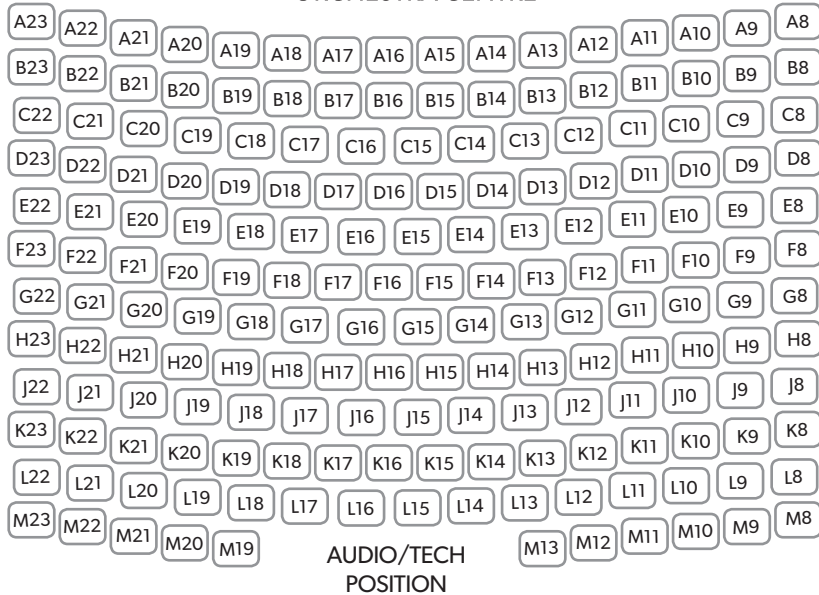

STAGE

ORCHESTRA LEFT

ORCHESTRA LEVEL ORCHESTRA CENTRE

AUDIO/TECH
POSITION

ACCESSIBLE PLATFORM

ACCESSIBLE PLATFORM

ORCHESTRA RIGHT

EXIT

EXIT

BALCONY LEFT

BALCONY LEVEL BALCONY CENTRE

BALCONY

(OVERHANGS ROWS N & P)

BALCONY RIGHT

EXIT

EXIT