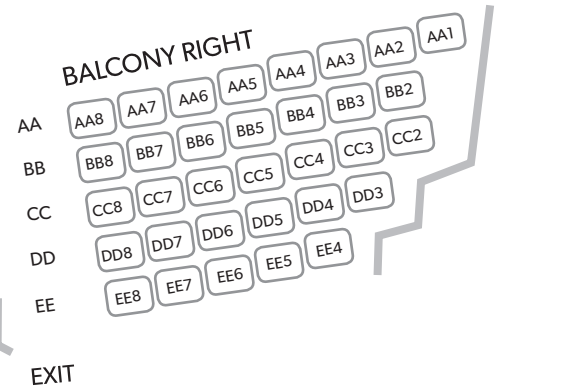

STAGE

ORCHESTRA LEFT

ORCHESTRA LEVEL ORCHESTRA CENTRE

AUDIO/TECH
POSITION

ACCESSIBLE PLATFORM

ACCESSIBLE PLATFORM

ORCHESTRA RIGHT

EXIT

EXIT

BALCONY LEFT

BALCONY LEVEL BALCONY CENTRE

BALCONY

(OVERHANGS ROWS N & P)

BALCONY RIGHT

EXIT

EXIT